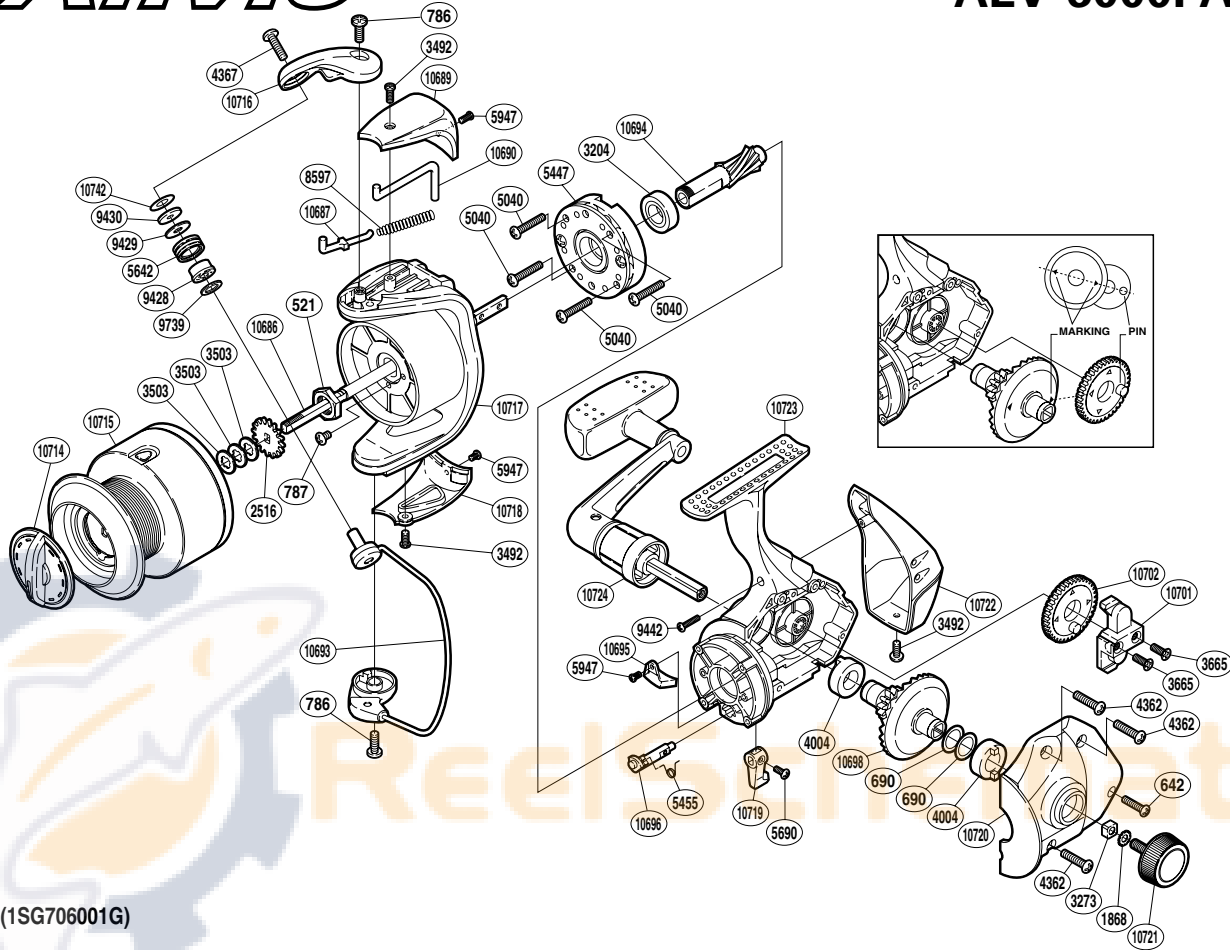

SHIMANO®

Alivio

ALV-6000FA

Part No.	Description	Part No.	Description	Part No.	Description
RD 0521	Rotor Nut	RD 5455	Anti-Reverse Cam Spring	RD10696	Anti-Reverse Cam
RD 0642	Screw	RD 5642	Line Roller	RD10698	Drive Gear
RD 0690	Washer	RD 5690	Screw	RD10701	Oscillating Slider
RD 0786	Screw	RD 5947	Screw	RD10702	Oscillating Gear
RD 0787	Screw	RD 8597	Bail Spring	RD10714	Drag Knob
RD 1868	Handle Lock Washer	RD 9428	Line Roller Bushing	RD10715	Spool Assembly
RD 2516	Spool Support	RD 9429	Line Roller Spacer	RD10716	Bail Arm
RD 3204	Ball Bearing	RD 9430	Line Roller Washer	RD10717	Rotor
RD 3273	Handle Screw Lock	RD 9442	Screw	RD10718	Bail Hold Support Guard
RD 3492	Screw	RD 9739	Bearing Spacer	RD10719	Anti-Reverse Lever
RD 3503	Spool Washer	RD10686	Main Shaft	RD10720	Side Cover
RD 3665	Screw	RD10687	Bail Spring Guide A	RD10721	Handle Screw Cap
RD 4004	Drive Gear Bushing	RD10689	Bail Spring Cover	RD10722	Rear Protector
RD 4362	Screw	RD10690	Bail Trip Lever	RD10723	Body
RD 4367	Screw	RD10693	Bail Assembly	RD10724	Handle Assembly
RD 5040	Screw	RD10694	Pinion Gear	RD10742	Spacer
RD 5447	Roller Clutch Assembly	RD10695	Bail Trip Strike		